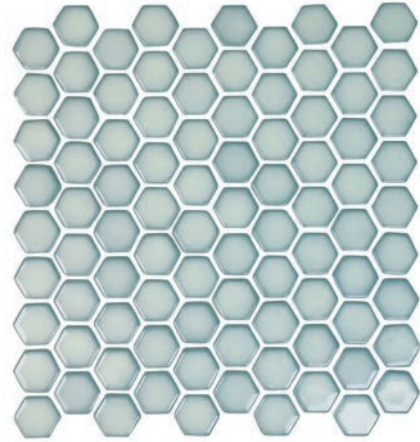

1<sup>3</sup>/<sub>8</sub>" Hexagon Mosaic in Teal

1<sup>3</sup>/<sub>8</sub>" Hexagon Mosaic in Smeralda

1<sup>3</sup>/<sub>8</sub>" Hexagon Mosaic in Fjord

1<sup>3</sup>/<sub>8</sub>" Hexagon Mosaic in Azzure

## Mosaics

1<sup>3</sup>/<sub>8</sub>" Hexagon Moasic

- All sizes are NOMINAL

Arctic

Smeralda

Fjord

Teal

Azzure

Colors shown may vary from actual product. Final selection should be made from actual product samples.

V1 

1<sup>3</sup>/<sub>8</sub>" Hexagon Mosaic in Arctic

[www.genrose.com](http://www.genrose.com)