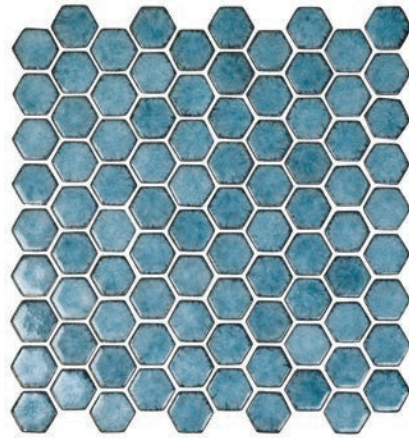

1<sup>3</sup>/<sub>8</sub>" Hexagon Mosaic in Teal

1<sup>3</sup>/<sub>8</sub>" Hexagon Mosaic in Smeralda

1<sup>3</sup>/<sub>8</sub>" Hexagon Mosaic in Fjord

1<sup>3</sup>/<sub>8</sub>" Hexagon Mosaic in Azzure

## Mosaics

1<sup>3</sup>/<sub>8</sub>" Hexagon Moasic

- All sizes are NOMINAL

Arctic

Smeralda

Fjord

Teal

Azzure

Colors shown may vary from actual product. Final selection should be made from actual product samples.

V1 

1<sup>3</sup>/<sub>8</sub>" Hexagon Mosaic in Arctic

[www.genrose.com](http://www.genrose.com)