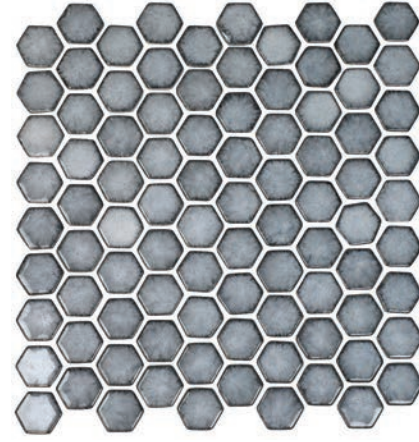

1<sup>3</sup>/<sub>8</sub>" Hexagon Mosaic in Teal

1<sup>3</sup>/<sub>8</sub>" Hexagon Mosaic in Smeralda

1<sup>3</sup>/<sub>8</sub>" Hexagon Mosaic in Fjord

1<sup>3</sup>/<sub>8</sub>" Hexagon Mosaic in Azzure

## Mosaics

1<sup>3</sup>/<sub>8</sub>" Hexagon Moasic

- All sizes are NOMINAL

Arctic

Smeralda

Fjord

Teal

Azzure

Colors shown may vary from actual product. Final selection should be made from actual product samples.

V1 