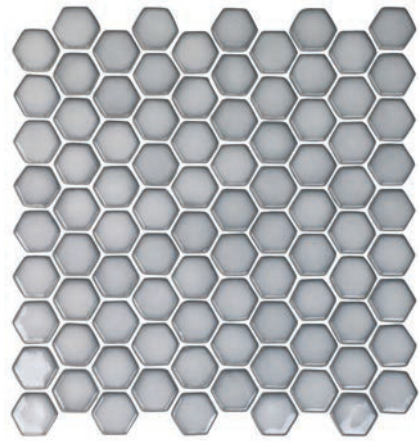

1<sup>3</sup>/<sub>8</sub>" Hexagon Mosaic in Teal

1<sup>3</sup>/<sub>8</sub>" Hexagon Mosaic in Smeralda

1<sup>3</sup>/<sub>8</sub>" Hexagon Mosaic in Fjord

1<sup>3</sup>/<sub>8</sub>" Hexagon Mosaic in Azzure

## Mosaics

1<sup>3</sup>/<sub>8</sub>" Hexagon Moasic

- All sizes are NOMINAL

Arctic

Smeralda

Fjord

Teal

Azzure

Colors shown may vary from actual product. Final selection should be made from actual product samples.

V1 

1<sup>3</sup>/<sub>8</sub>" Hexagon Mosaic in Arctic

[www.genrose.com](http://www.genrose.com)