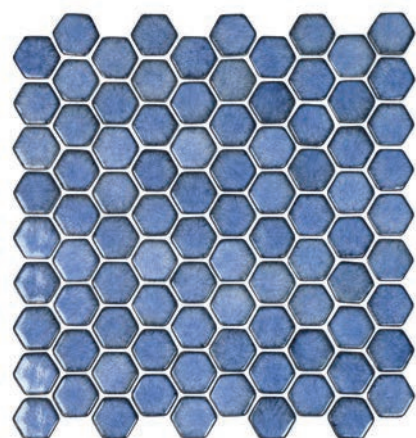

1<sup>3</sup>/<sub>8</sub>" Hexagon Mosaic in Teal

1<sup>3</sup>/<sub>8</sub>" Hexagon Mosaic in Smeralda

1<sup>3</sup>/<sub>8</sub>" Hexagon Mosaic in Fjord

1<sup>3</sup>/<sub>8</sub>" Hexagon Mosaic in Azzure

## Mosaics

1<sup>3</sup>/<sub>8</sub>" Hexagon Moasic

- All sizes are NOMINAL

Arctic

Smeralda

Fjord

Teal

Azzure

Colors shown may vary from actual product. Final selection should be made from actual product samples.

V1 

1<sup>3</sup>/<sub>8</sub>" Hexagon Mosaic in Arctic

[www.genrose.com](http://www.genrose.com)