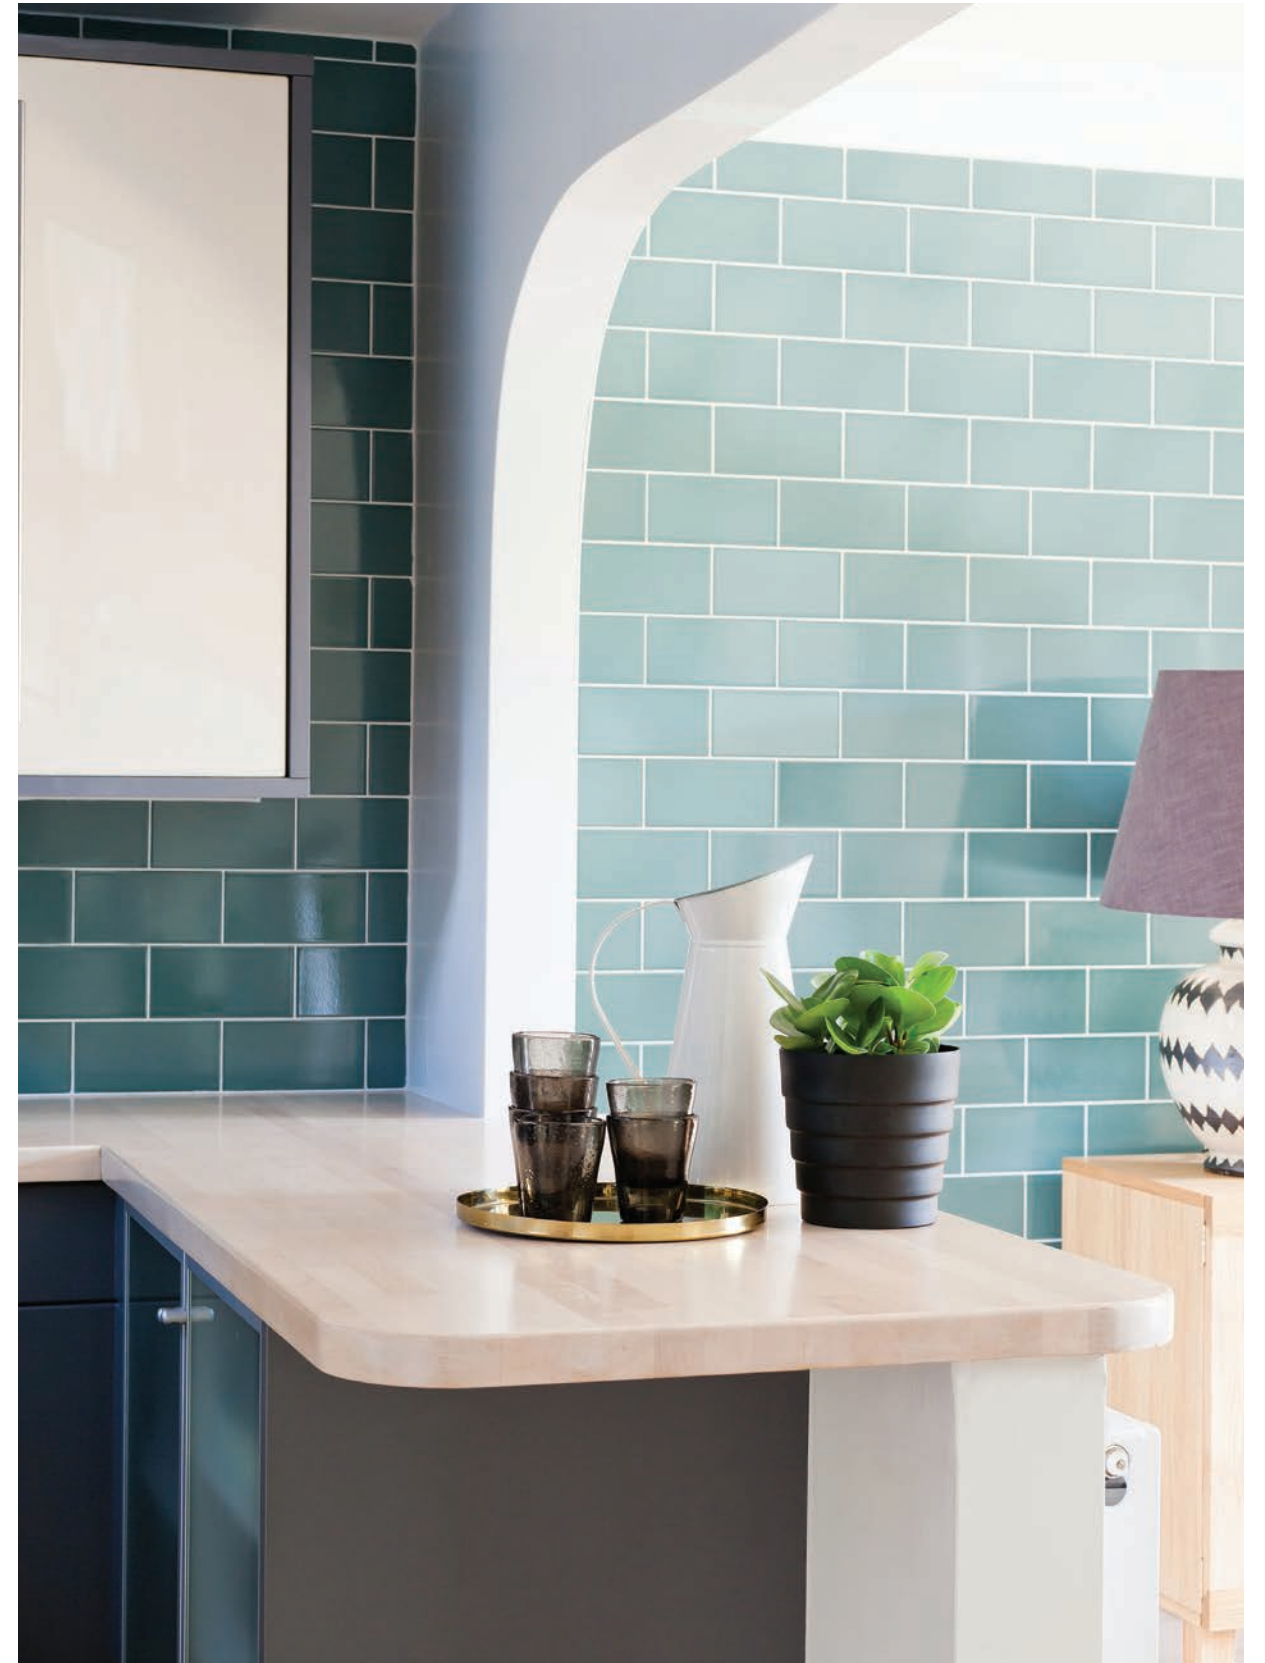

PRISMATICS

6"x6" Wall Tile in Pumpkin

6"x6" Wall Tile in White

4"x8" Wall Tile in Lagoon | Shark | Victorian Blue

4"x8" Wall Tile in Magenta

4"x8" Wall Tile in Lagoon
4"x4" Wall Tile in Ocean Blue

4"x8" Wall Tile in Peacock