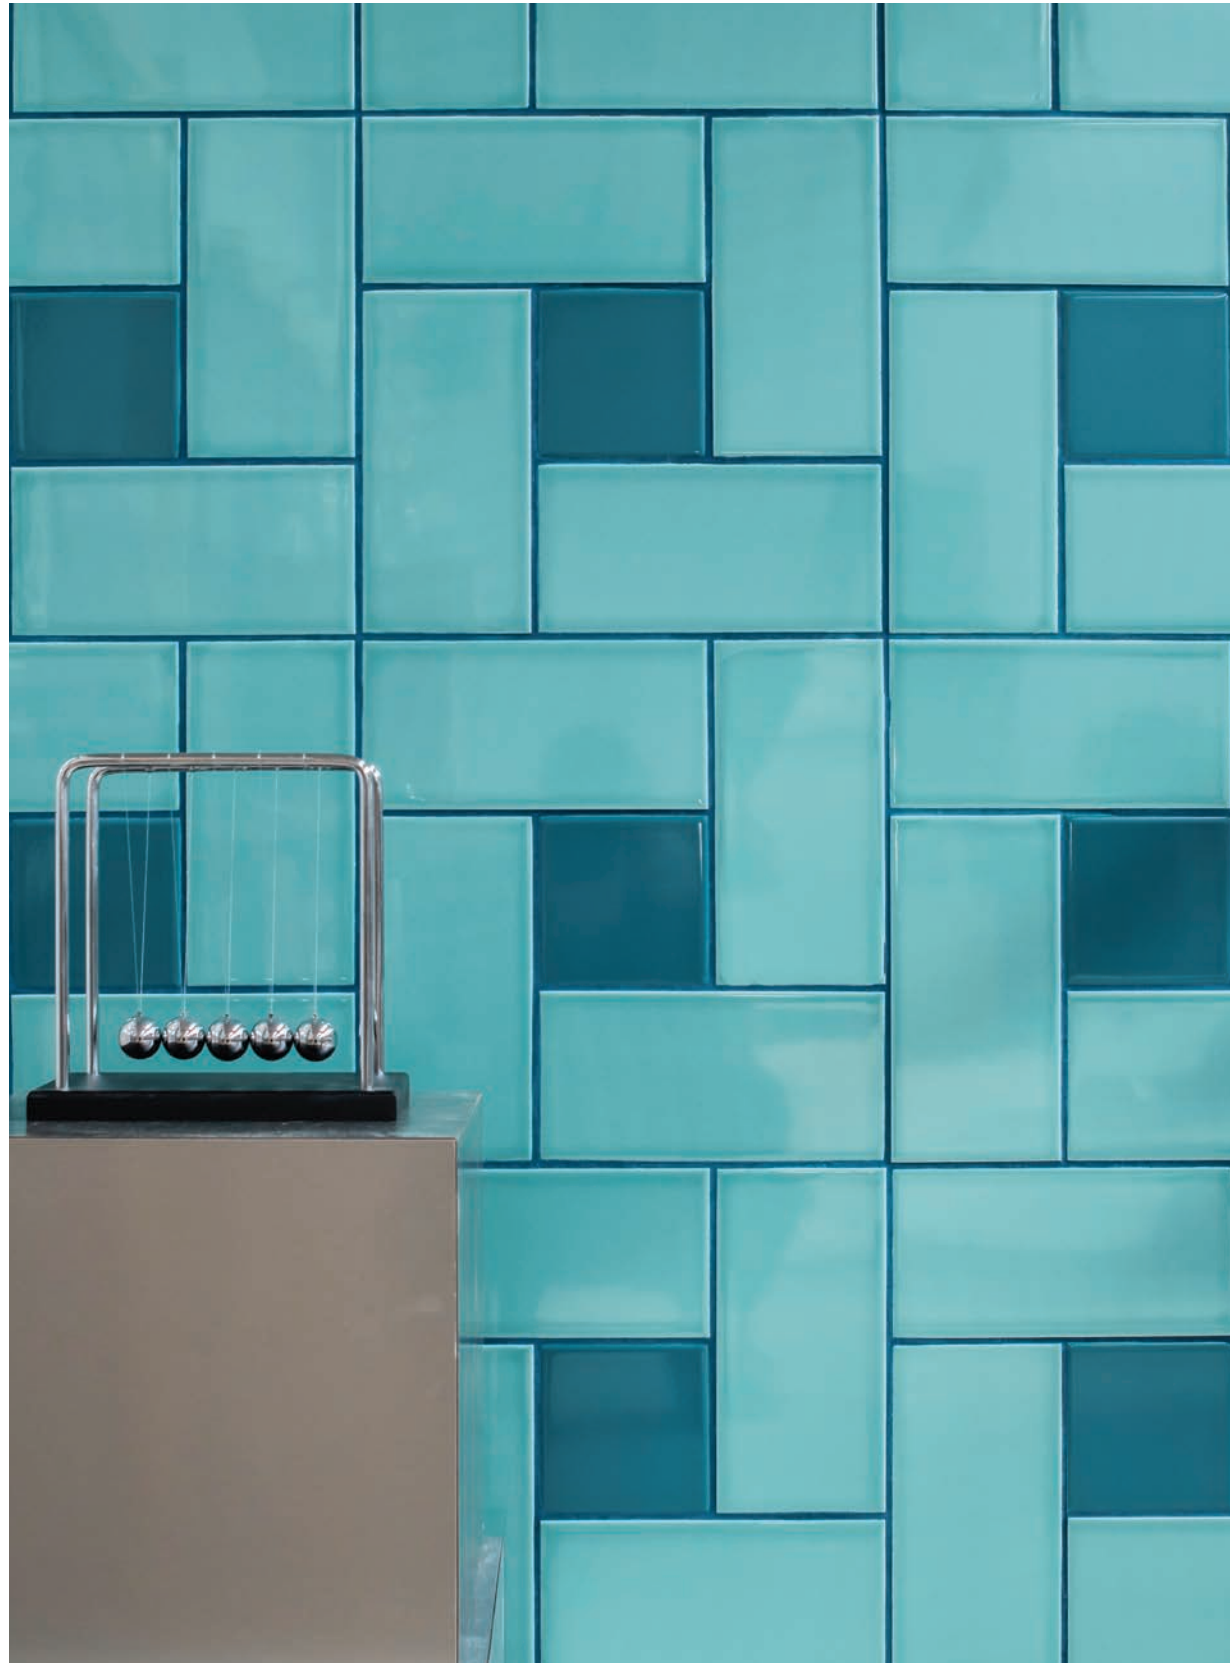

PRISMATICS

6"x6" Wall Tile in Pumpkin

6"x6" Wall Tile in White

4"x8" Wall Tile in Lagoon | Shark | Victorian Blue

4"x8" Wall Tile in Magenta

4"x8" Wall Tile in Lagoon
4"x4" Wall Tile in Ocean Blue

4"x8" Wall Tile in Peacock

AVAILABLE STOCKED ITEMS:

6.5mm Wall Tiles			
SIZE	FINISH		STOCK COLORS
6"x6"	Gloss		White
4"x8"	Gloss Satin		White
6.5mm Trim Pieces			
SIZE	TYPE	FINISH	STOCK COLORS
4"x8"	Bullnose 8" Side	Gloss	White
4"x8"	Bullnose 4" Side	Gloss	White
6"x8"	Classic Base Skirting	Gloss	White
3"x8"	Cornice Rail A	Gloss	White
3"x8"	Chair Rail C	Gloss	White
.5"x8"	Pencil*	Gloss	White
.5"x8"	Finishing Strip	Gloss Satin	White
.5"x6"	Finishing Strip	Gloss	White