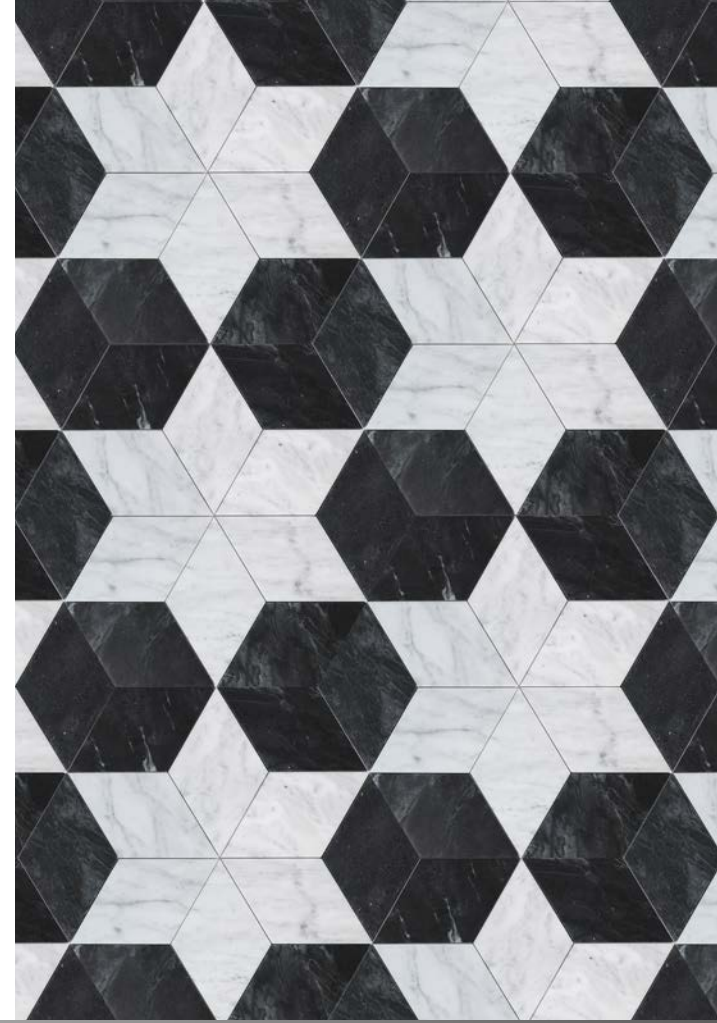

**GRAPHICA**

 **GENROSE**

**PATTERN 1:**  
3-Color Hexagon

Pattern Repeat — 1.11 Sq. Ft.	# of Pieces	%
— CARRARA HEXAGON	1	33.3%
— GREY HEXAGON	1	33.3%
— CHARCOAL HEXAGON	1	33.3%

**PATTERN 3:**  
3-Color Hexagon  
with Trapezoid

Pattern Repeat — 4.386 Sq. Ft.	# of Pieces	%
— CARRARA HEXAGON	2	17%
— GREY HEXAGON	1	8%
— CARRARA TRAPEZOID	6	25%
— GREY TRAPEZOID	6	25%
— CHARCOAL TRAPEZOID	6	25%

**PATTERN 2:**  
2-Color Hexagon  
with Trapezoid

Pattern Repeat — 1.462 Sq. Ft.	# of Pieces	%
— CARRARA HEXAGON	1	25%
— GREY TRAPEZOID	6	75%

**PATTERN 4:**  
2-Color Trapezoid Hexagon

Pattern Repeat — 1.456 Sq. Ft.	# of Pieces	%
— CHARCOAL TRAPEZOID	2	25%
— GREY TRAPEZOID	6	75%

**PATTERN 5:**  
2-Color Rhombus Star

Pattern Repeat — 1.48 Sq. Ft.		# of Pieces	%
	— CARRARA RHOMBUS	6	50%
	— CHARCOAL RHOMBUS	6	50%

**PATTERN 7:**  
3-Color Trapezoid  
Chevron 2

Pattern Repeat — 1.456 Sq. Ft.		# of Pieces	%
	— CARRARA TRAPEZOID	2	25%
	— GREY TRAPEZOID	2	25%
	— CHARCOAL TRAPEZOID	4	50%