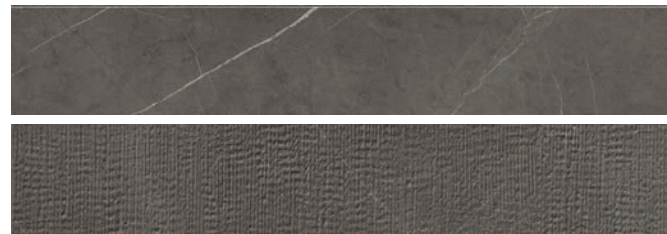

Pietra Grey